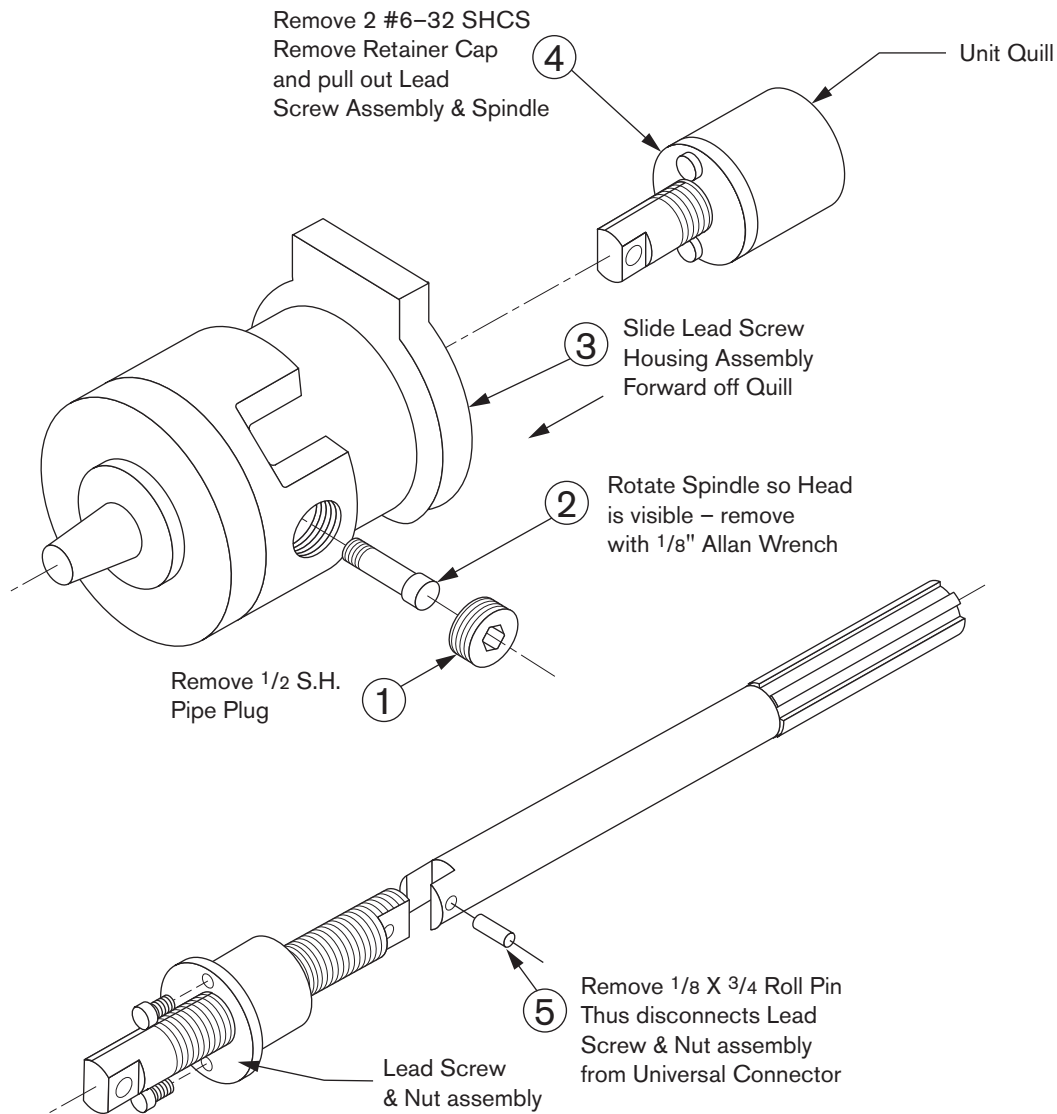

LS-175E and MLS175E INSTRUCTIONS FOR LEAD SCREW REMOVAL

**For re-assembly
reverse procedure**

Visit us on the World Wide Web at <http://www.hypneumat.com>

Hypneumat Inc.
5900 West Franklin Drive
Franklin, WI 53132-9178
Phone: (414) 423-7400
Fax: (414) 423-7414