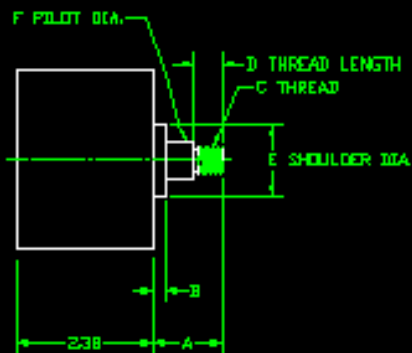

BORE	A	L	KEYWAY
1.06	3.25	3.69	3/16
1.38	4.25	5.00	1/4
1.88	5.13	6.88	3/16

COLLET	A	B	COLLET CAPACITY
ER-82	2.38	1.84	5/64" TO 25/32"
ER-40	2.88	2.09	1/8" TO 1"

ALSO OTHER CUSTOM SPINDLES AVAILABLE
PER REQUEST